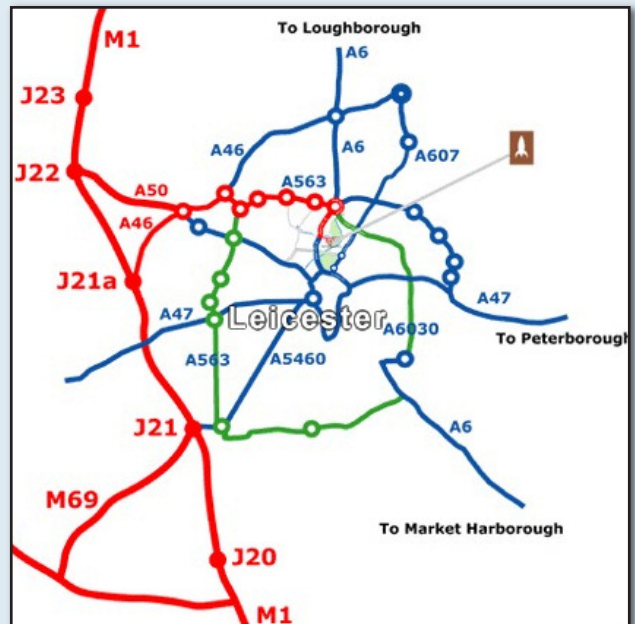

**A £20 + VAT fee to cover costs, includes parking, refreshments, a buffet lunch and entry into the National Space Centre*

HOW TO GET THERE:

NATIONAL SPACE CENTRE, EXPLORATION DRIVE, LEICESTER, LE4 5NS

By Road: The National Space Centre is located just off the A6, two miles north of Leicester City Centre, midway between Leicester's inner and outer ring roads. Brown signs with a distinctive rocket logo will direct you from the arterial routes around Leicester