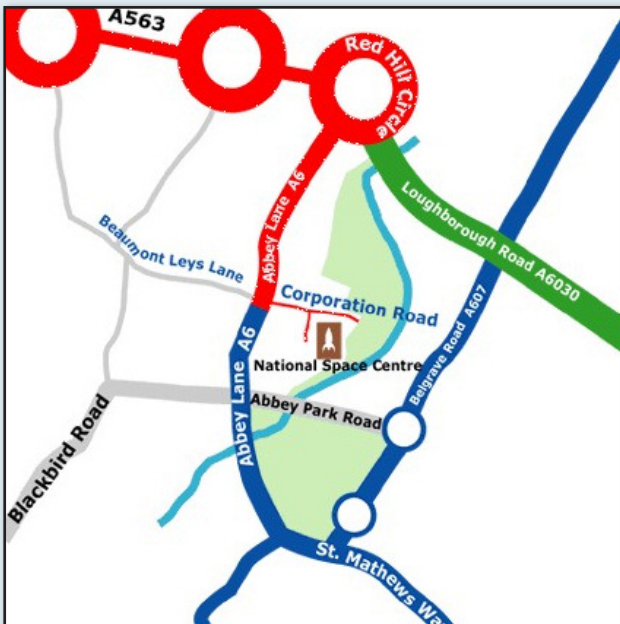

**A £20 + VAT fee to cover costs, includes parking, refreshments, a buffet lunch and entry into the National Space Centre*

HOW TO GET THERE:

NATIONAL SPACE CENTRE, EXPLORATION DRIVE, LEICESTER, LE4 5NS

By Road: The National Space Centre is located just off the A6, two miles north of Leicester City Centre, midway between Leicester's inner and outer ring roads. Brown signs with a distinctive rocket logo will direct you from the arterial routes around Leicester